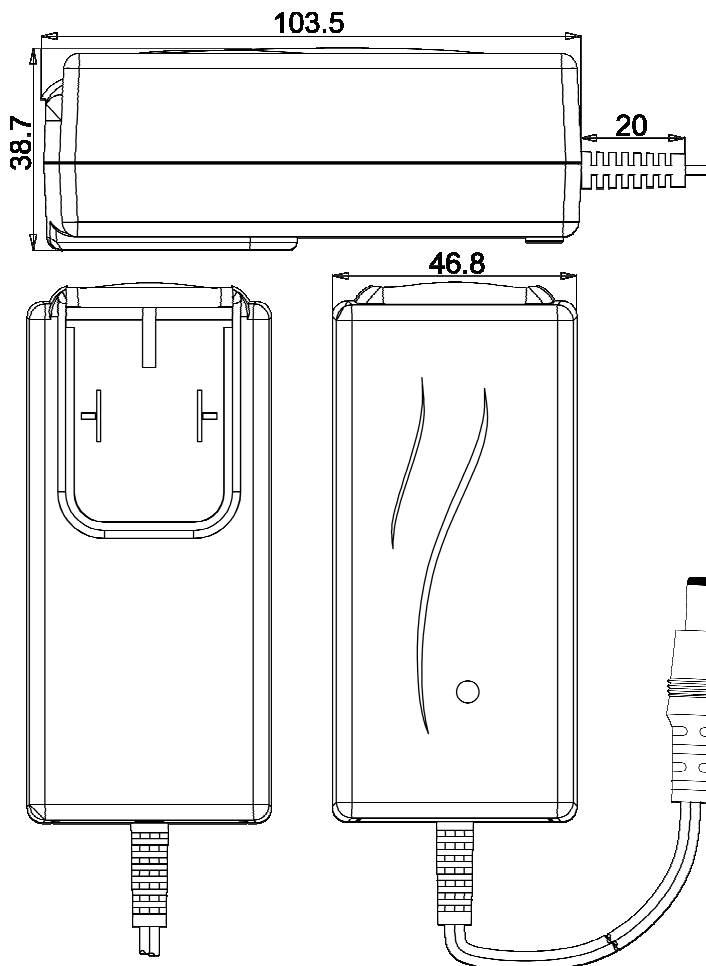

Smartbore™ Recharger kit

Part number: SB-CHR07

Recharger Unit

AC plug adaptors

EU plug adapter
Weight: 21g

UK plug adapter
Weight: 30g

US plug adapter
Weight: 14g

all dimensions in mm